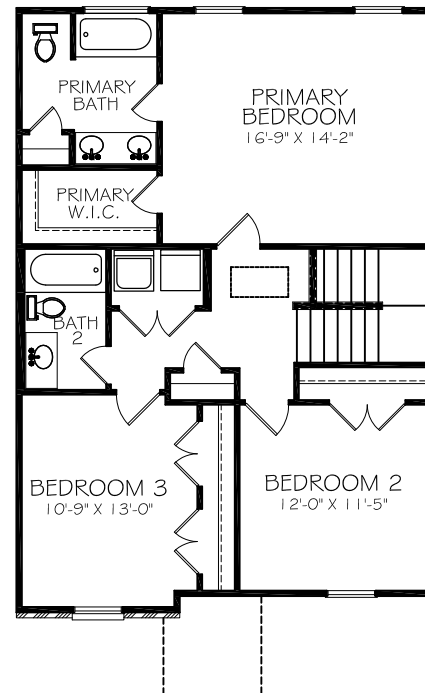

HORIZON
homes

ELEVATION - 'A'

BATE

3 BEDROOM, 2-1/2 BATH, 1 CAR FRONT ENTRY GARAGE

MAIN LEVEL: 797 SQ. FT.
SECOND LEVEL: 890 SQ. FT.
TOTAL FINISHED: 1,687

MAIN LEVEL - 'A'
797 SQUARE FOOTAGE

SECOND LEVEL - 'A'
890 SQUARE FOOTAGE

BATE

ELEVATION - 'B'

BATE

3 BEDROOM, 2-1/2 BATH, 1 CAR FRONT ENTRY GARAGE

MAIN LEVEL: 787 SQ. FT.
SECOND LEVEL: 880 SQ. FT.
TOTAL FINISHED: 1,667

MAIN LEVEL - 'B'
787 SQUARE FOOTAGE

SECOND LEVEL - 'B'
880 SQUARE FOOTAGE