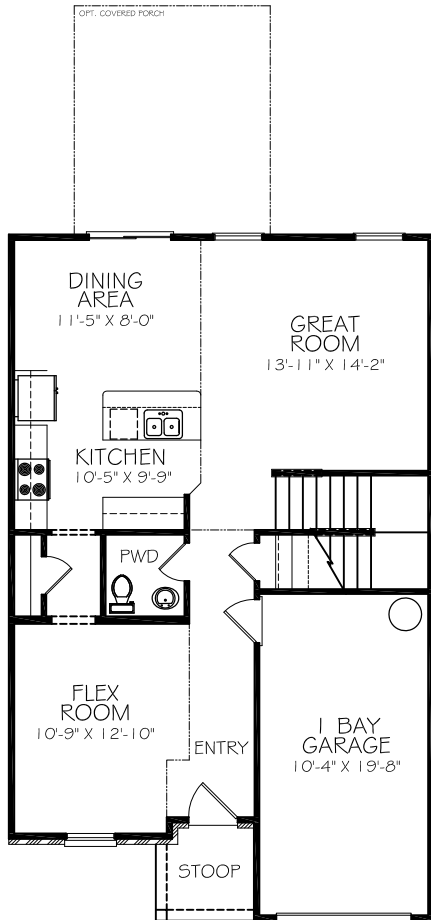

HORIZON
homes

ELEVATION - 'A'

BATE

3 BEDROOM, 2-1/2 BATH, 1 CAR FRONT ENTRY GARAGE

MAIN LEVEL: 797 SQ. FT.
SECOND LEVEL: 890 SQ. FT.
TOTAL FINISHED: 1,687

MAIN LEVEL - 'A'
797 SQUARE FOOTAGE

SECOND LEVEL - 'A'
890 SQUARE FOOTAGE

BATE

ELEVATION - 'B'

BATE

3 BEDROOM, 2-1/2 BATH, 1 CAR FRONT ENTRY GARAGE

MAIN LEVEL: 787 SQ. FT.
SECOND LEVEL: 880 SQ. FT.
TOTAL FINISHED: 1,667

MAIN LEVEL - 'B'
787 SQUARE FOOTAGE

SECOND LEVEL - 'B'
880 SQUARE FOOTAGE