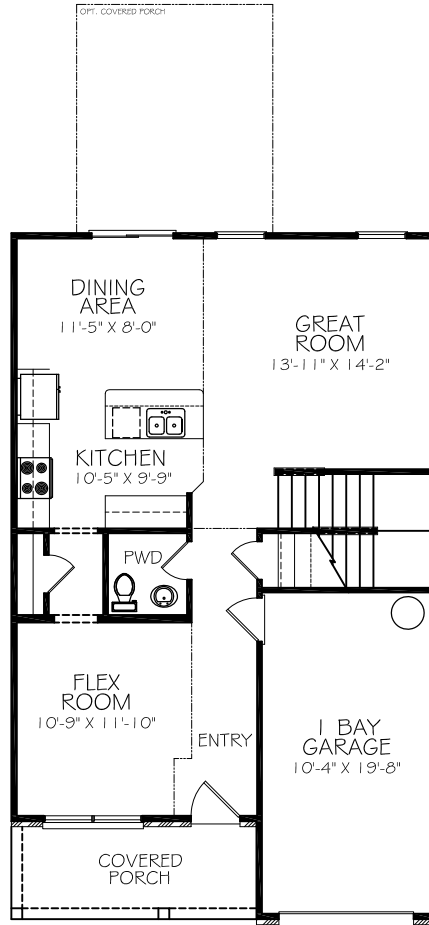

HORIZON
homes

ELEVATION - 'A'

BATE

3 BEDROOM, 2-1/2 BATH, 1 CAR FRONT ENTRY GARAGE

MAIN LEVEL: 797 SQ. FT.
SECOND LEVEL: 890 SQ. FT.
TOTAL FINISHED: 1,687

MAIN LEVEL - 'A'
797 SQUARE FOOTAGE

SECOND LEVEL - 'A'
890 SQUARE FOOTAGE

BATE

ELEVATION - 'B'

BATE

3 BEDROOM, 2-1/2 BATH, 1 CAR FRONT ENTRY GARAGE

MAIN LEVEL: 787 SQ. FT.
SECOND LEVEL: 880 SQ. FT.
TOTAL FINISHED: 1,667

MAIN LEVEL - 'B'
787 SQUARE FOOTAGE

SECOND LEVEL - 'B'
880 SQUARE FOOTAGE