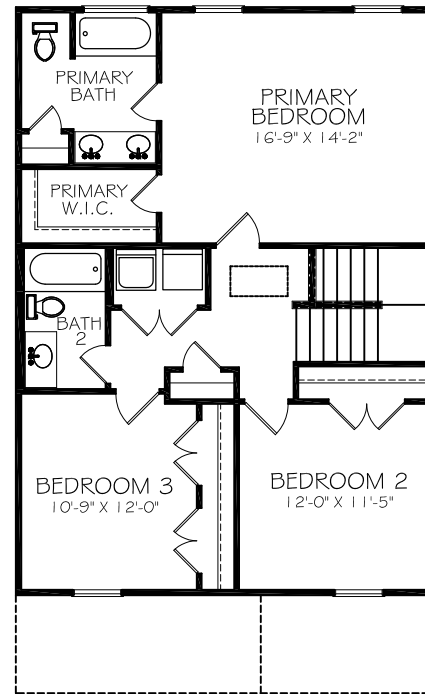

HORIZON
homes

ELEVATION - 'A'

BATE

3 BEDROOM, 2-1/2 BATH, 1 CAR FRONT ENTRY GARAGE

MAIN LEVEL: 797 SQ. FT.
SECOND LEVEL: 890 SQ. FT.
TOTAL FINISHED: 1,687

MAIN LEVEL - 'A'
797 SQUARE FOOTAGE

SECOND LEVEL - 'A'
890 SQUARE FOOTAGE

BATE

ELEVATION - 'B'

BATE

3 BEDROOM, 2-1/2 BATH, 1 CAR FRONT ENTRY GARAGE

MAIN LEVEL: 787 SQ. FT.
SECOND LEVEL: 880 SQ. FT.
TOTAL FINISHED: 1,667

MAIN LEVEL - 'B'
787 SQUARE FOOTAGE

SECOND LEVEL - 'B'
880 SQUARE FOOTAGE