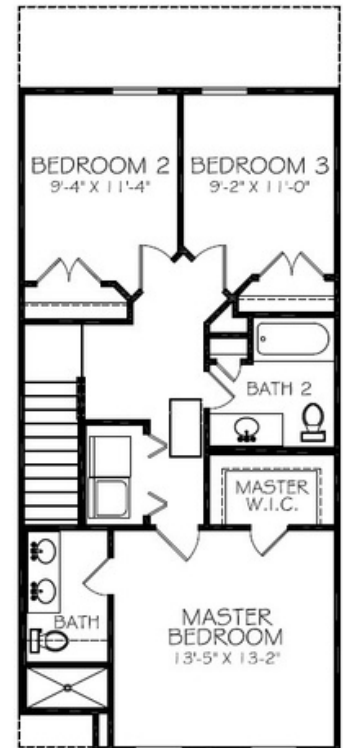

CARVER STATION

CAROLINE PLAN

FEATURES

- 🏠 3 BEDROOMS
- 🚿 2.5 BATHROOMS
- 📏 1479 - 1484 SQ FT

WILSON COUNTY'S NEWEST TOWN HOME COMMUNITY IS LOCATED ON THE WEST SIDE OF LEBANON.

CAROLINE PLAN

FLOOR PLANS WILL VARY SLIGHTLY PER UNIT