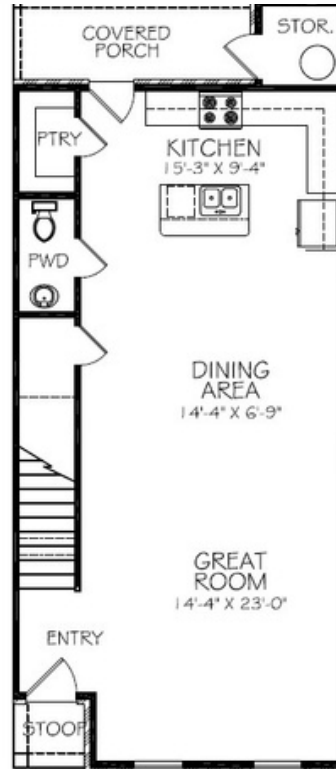

CARVER STATION

CAROLINE PLAN

FEATURES

- 🏠 3 BEDROOMS
- 🚿 2.5 BATHROOMS
- 📏 1479 - 1484 SQ FT

WILSON COUNTY'S NEWEST TOWN HOME COMMUNITY IS LOCATED ON THE WEST SIDE OF LEBANON.

CAROLINE PLAN

FLOOR PLANS WILL VARY SLIGHTLY PER UNIT