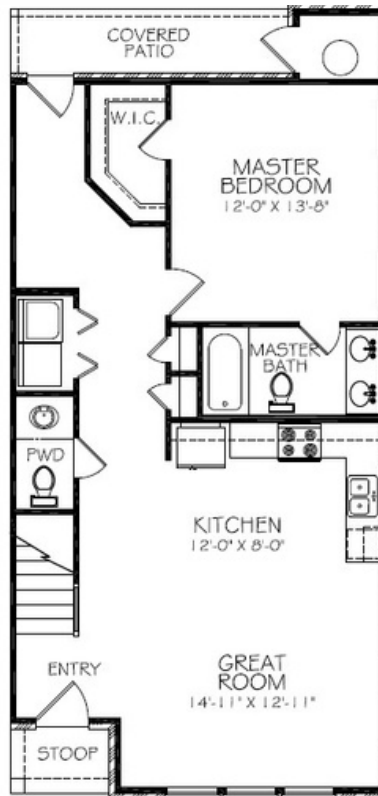

## EMILY PLAN

### FEATURES

- 3 BEDROOMS
- 2.5 BATHROOMS
- 1724 SQ FT

WILSON COUNTY'S NEWEST TOWN HOME COMMUNITY IS LOCATED ON THE WEST SIDE OF LEBANON.

## EMILY PLAN

FLOOR PLANS WILL VARY SLIGHTLY PER UNIT