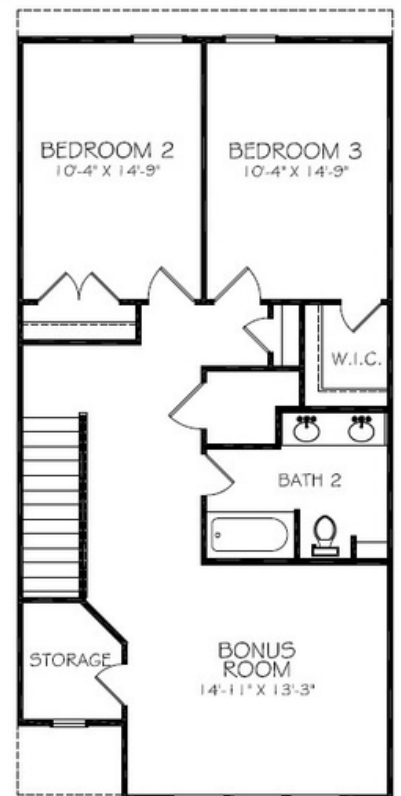

## EMILY PLAN

### FEATURES

- 3 BEDROOMS
- 2.5 BATHROOMS
- 1724 SQ FT

WILSON COUNTY'S NEWEST TOWN HOME COMMUNITY IS LOCATED ON THE WEST SIDE OF LEBANON.

## EMILY PLAN

FLOOR PLANS WILL VARY SLIGHTLY PER UNIT